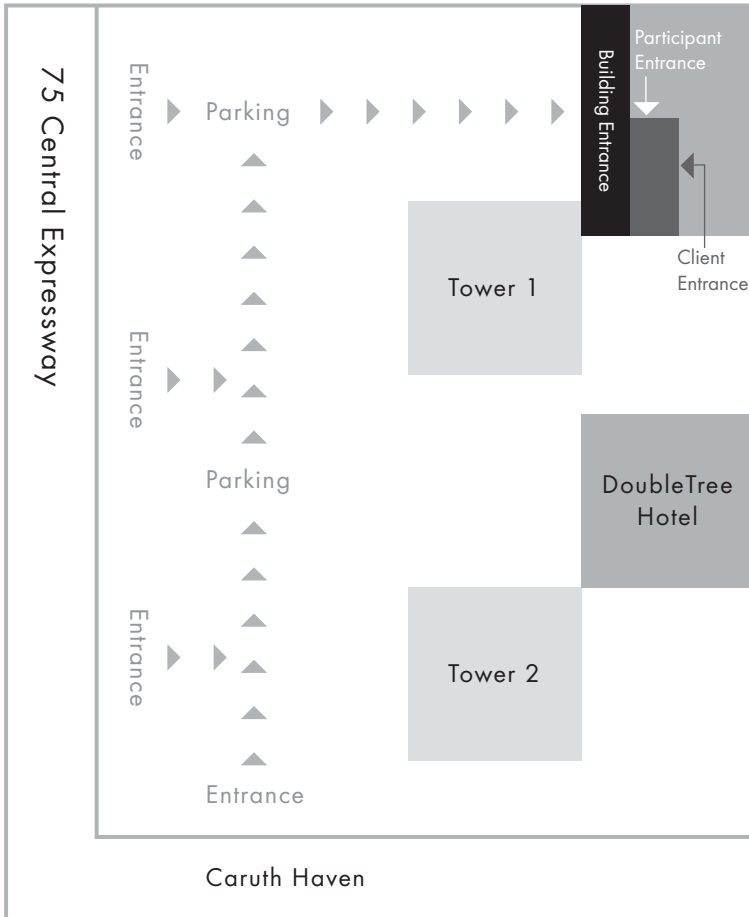

GOING SOUTH ON 75

Exit Caruth Haven. Take a left at the light on Caruth Haven going across 75. Complex is on the left side. Enter the Campbell Centre Complex. See below for directions once inside the complex.

▲ North