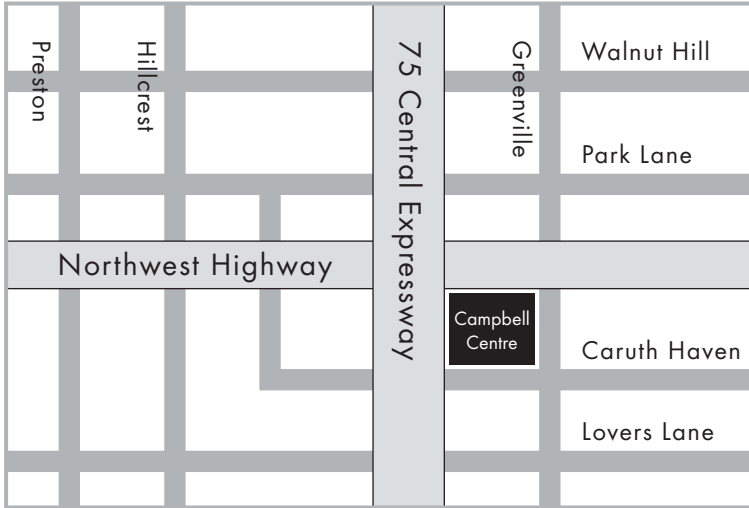

## DIRECTIONS

▲ North

### GOING NORTH ON 75

Exit Caruth Haven. Go through the light and enter into the Campbell Centre Complex. See below for directions once inside the complex.

### GOING SOUTH ON 75

Exit Caruth Haven. Take a left at the light on Caruth Haven going across 75. Complex is on the left side. Enter the Campbell Centre Complex. See below for directions once inside the complex.

### INSIDE THE CAMPBELL CENTRE COMPLEX

Once you enter, come to the north side of the complex (north side of Tower 1), park in the outdoor visitor lot, and enter up the stairs. TRIALMODE will then be on your right on the mezzanine level in suite M-1090.